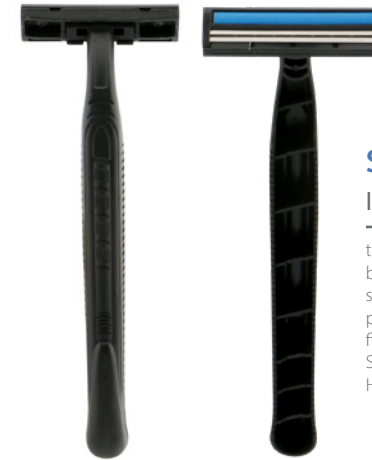

Men Shaving Safety Razor

Item Code: SRZ1003

ABS+
Stainless steel blade
ABS/PC+
Stainless steel blade

Shaving Razor

Item Code: SRJM1007

two blade with lubricating strip
blade material: imported
stainless steel from Sweden
plastic handle
fixed head
Sharpness of the blade < 14N
Hardness of the blade > 570HV