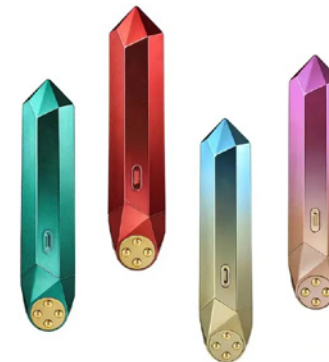

Eye Beauty Massager

Item Code: SRYF1001

1. Battery: 3.7V;
   Battery capacity: 500mAh;
   Charging voltage: DC5V;
   Charge current: 500mA;
   Charging time: 2H;
   Rated power: 1.3W ;
   Frequency: 150KHz ;
   Features: 1.Radio-frequency 2.EMS micro-current 3.Photon therapy(red+blue+purple light)
   Functions: 1.Skin tightening 2.Full lips shaping 3.Lighten wrinkles and lip lines 4.Wrinkles +eye bags+dark circles fading