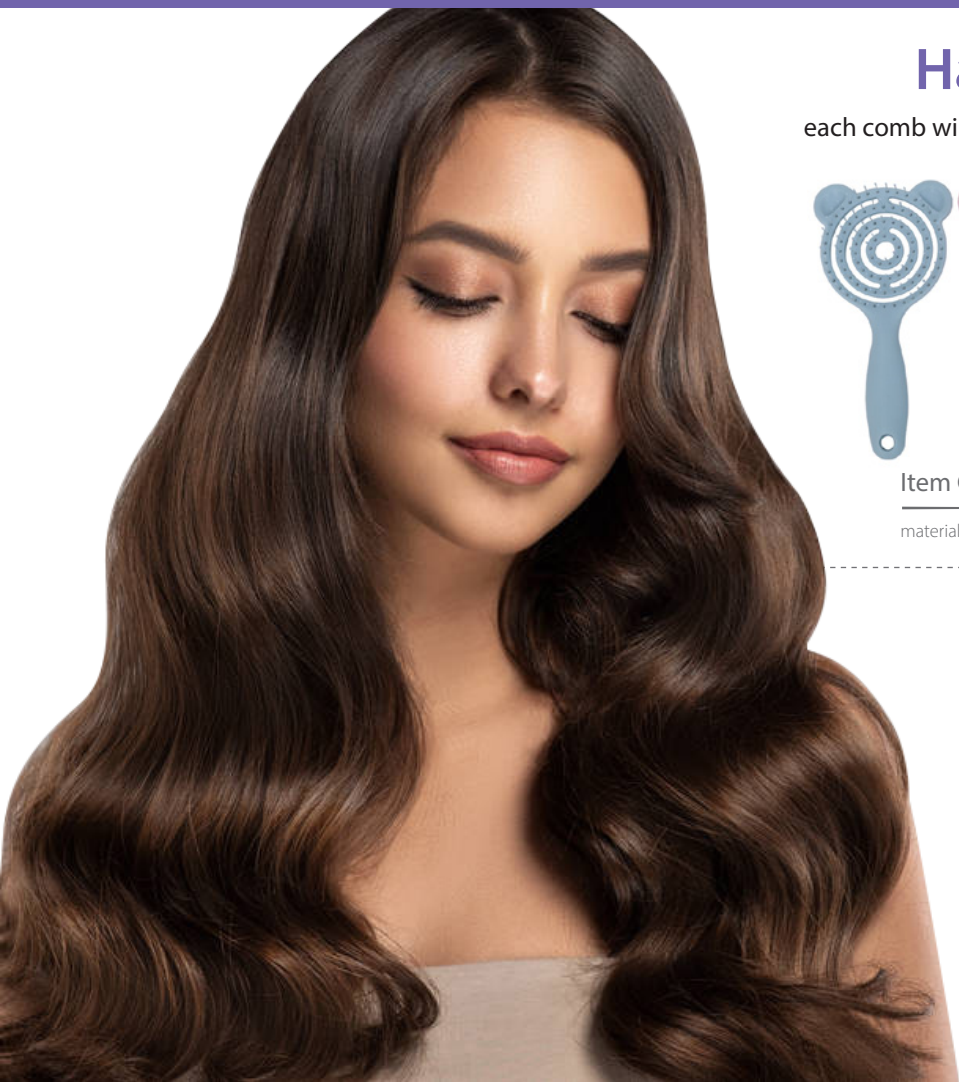

Hair Brush

each comb will massage deep into the scalp