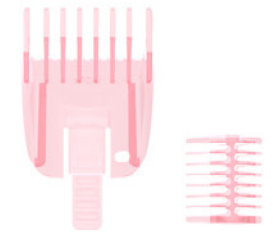

# Rechargeable Lady Shaver

intelligent electric hair removal instrument

Item Code: SRB1031

- Material: ABS
- 3 in 1 floating blade
- Double-sized shaving surface
- Swing head design
- Super smooth system
- Wet & Dry use, IPX4
- 600mAh lithium battery
- Charging 1.5 hours, using 80 mins
- USB charging, USB input: 5V, 1A, 5W
- Charging indicator light
- Low battery reminder
- On/off switch
- Accessories: USB cable, protective cap, cleaning brush
- Safe and comfortable hair-shaving Painless & No irritation

Facial Trimmer Head  
smoothes  
away  
fine hairs

Eyebrow Trimmer Head  
precisely  
shapes  
eyebrows

Item Code: SRL1001

- 1.2 in 1 lady hair remover: facial trimmer head and eyebrow trimmer head
- 2.Low noise and high efficiency
- 3.Painless,no irritation to skin
- 4.Slim, portable and cosmetic design
- 5.Convenience of push-up-down button operation
- 6.1\*AA battery operated
- 7.Accessories: 1\* cleaning brush,1\* manual book