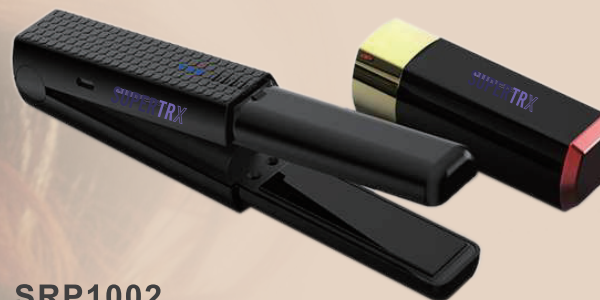

## Mini straightener

**SRP1001**  
Cordless Hair Comb

**SRP1002**  
Cordless Hair Straightener

**PUT IT IN YOUR BAG**

- Fast charging: 1.5-2 hours; 10 seconds of maximum heating; The discharge time is up to 50 minutes.
- 3 Temperature control options: 160°C, 180°C, 210°C.
- Dual safety mode design of flight mode and child lock.
- Overcurrent and overvoltage protection.
- Charging current (MA): 2000MA-3000MA (maximum).
- Operating voltage (V): 3-4.2VDC (lithium battery).
- Power (W): 36W(Max).
- Battery capacity (MAH): ≥2,900MAH.
- Power efficiency (%): greater than 95%.