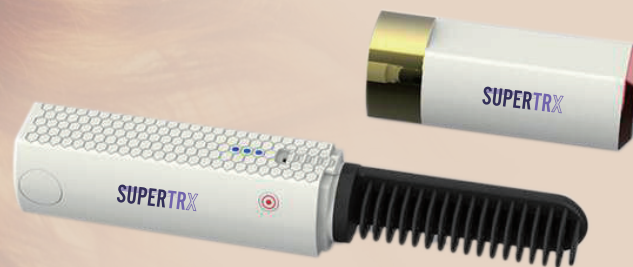

## Mini straightener

**SRP1001**  
Cordless Hair Comb

**SRP1002**  
Cordless Hair Straightener

**PUT IT IN YOUR BAG**

- Fast charging: 1.5-2 hours; 10 seconds of maximum heating; The discharge time is up to 50 minutes.
- 3 Temperature control options: 160°C, 180°C, 210°C.
- Dual safety mode design of flight mode and child lock.
- Overcurrent and overvoltage protection.
- Charging current (MA): 2000MA-3000MA (maximum).
- Operating voltage (V): 3-4.2VDC (lithium battery).
- Power (W): 36W(Max).
- Battery capacity (MAH): ≥2,900MAH.
- Power efficiency (%): greater than 95%.