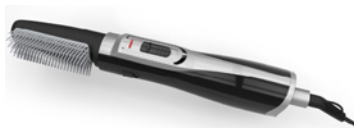

Item Code: SRYC1001

- 220-240V~ 50-60Hz 1200W
- 0-1-2 cool heat settings
- 360° Swivel cord
- Optional: Ionic function
- 1.8M Power cord & VDE plug
- Safety cut off
- a. concentrator
- b. half brush #1
- c. half brush #2
- d. small point roll brush
- e. big point roll brush
- f. Hair roller small (35mm)
- g. Hair roller medium (40mm)
- h. Hair roller big (55mm)