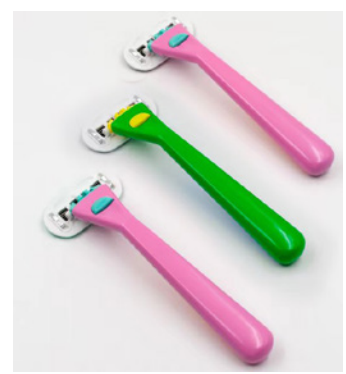

Bikini Razor

Item Code: SRO1009

Sweden stainless steel
Five spot-welding blade
Five blade razor with lubstrip
Pivoting and replaceable head
Rubber handle
item Size :14x5x2.4CM
the head size :5*2.5cm