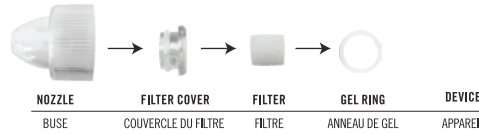

Item Code: SRM1008

1. modes:Cleansing/Moisturizing/Lifting.
   ※High-frequency vibration technology, deep cleansing facial.
   ※ 100% stainless steel spatula, safe to use.
   ※ Simple operation, easy to use
   ※ Waterproof: IPX7 Waterproof
   ※ Battery capacity: 500mAh
   ※ Product Size: 176*51*24mm

Item Code: SRX1001

1) one machine with 4 head , small/middle/big/oval,
2) Weight: 130g
3) Production size :45*50*180mm
4) One pcs AA battery operated , not included