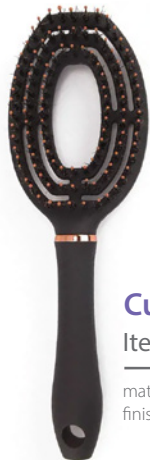

**Oval Boar Bristle Hair Brush**

Item Code: SRYI1010

material :ABS+boar bristle mix nylon

**Mini Brush**

Item Code: SRYI1011

Material:bamboo+boar bristle mix nylon pin

**Oval Brush**

Item Code: SRYI1012

Material:bamboo+wood bristle

**Paddle Brush**

Item Code: SRYI1013

Material:bamboo+wood bristle

**Wood Vent Brush**

Item Code: SRYI1014

Material: beech wood + nylon pin

**Paddle Brush**

Item Code: SRYI1015

Material: beech wood + nylon pin

**Air Cushion Brush**

Item Code: SRYI1004

material: ABS+nylon finishing: Matt finishing

**Curve Brush**

Item Code: SRYI1006

finishing: injection

**Curve Brush**

Item Code: SRYI1007

material : abs+ boar bristle mix nylon pin finishing: injection

**Paddle Brush**

Item Code: SRYI1008

material: ABS+Nylon

**Oval Boar Bristle Hair Brush**

Item Code: SRYI1009