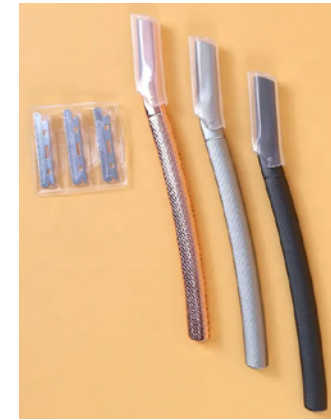

Eyebrow Razor

Item Code: SRT1022

1. Portable and fashion design
2. Metal head ,luxury item .
3. Replaceable blade