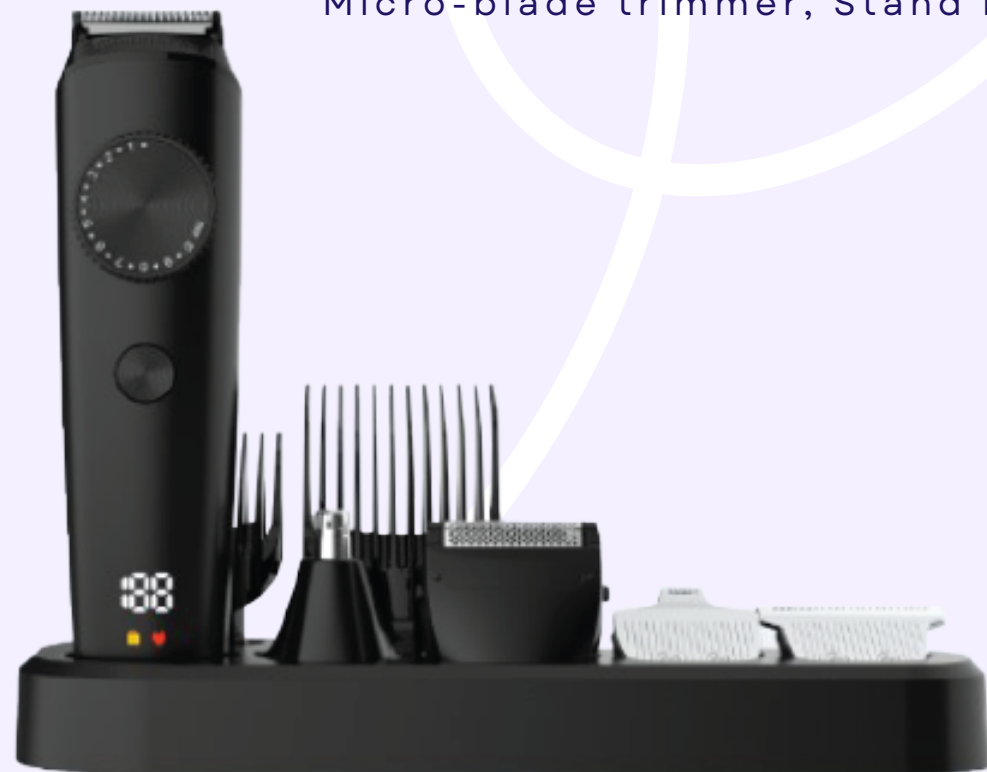

SUPERTRX

MEN

SUPERTRX

MEN'S TRIMMER

SR-AT119 **Rechargeable Hair Clipper**

Precision T-Blade (with special material, soft touch)
Lithium Battery, charge 90 minutes, running time
70 Minutes
Type-C Charge
LCD Display
Powerful #280 Motor
3 Attachment Combs (1/2/3MM), Cleaning Brush*1,
Lubricate Oil*1, USB Charging Wire*1
Dual Voltage 5W

SUPERTRX

MEN'S TRIMMERS

SR-AT569 Rechargeable Hair Clipper

Magnetic Cap, portable Smart Size
Two Speed Is Geared By Button Switch
Lithium Battery 600mAH, charge 1.5 Hours, running time 90 Minutes
Precision T-Blade
Type-C Charge
LCD Display
Powerful #280 Motor
3 Attachment Combs (1/2/3MM),
Cleaning Brush*1, Lubricate Oil*1,
USB Charging Wire*1
Dual Voltage 5W

SR-AT505 Rechargeable Hair Trimmer

Rechargeable Hair Trimmer
600mAH, charge 8 Hours, running Time 45 Minutes
DC Rechargeable Hair Trimmer
Precision Special T-Blade
Type-C Charge
Dual Voltage 3W

SR-AT578 Rechargeable Hair Clipper

SUPERTRX

MEN'S TRIMMERS

SR-BTL3 HAIR TRIMMER

Rechargeable Li-ion 1*600mha battery
Input: 5V 1A
2-hour charging time, 90 minutes Running time
Travel lock function
Charging/Running/ out of power indicates light
Adjustable comb 1-10mm
Optional:
Led display, Full SS detachable blade,
10-20mm comb, Nose trimmer,
Single foil shaver, T-blade trimmer,
Micro-blade trimmer, Stand base